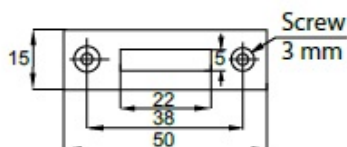

PRODUCT SHEET

Description:

Roll Blind Lock 855, $\varnothing 19 \times 22$ mm, NPL, CK SISO, KA D20, W/Flat Striking Plate

Item number:

14.01.460-5

Units	Box	Carton	HS Code	Barcode
Pcs.	12	120	8301300000	
				5704866453974