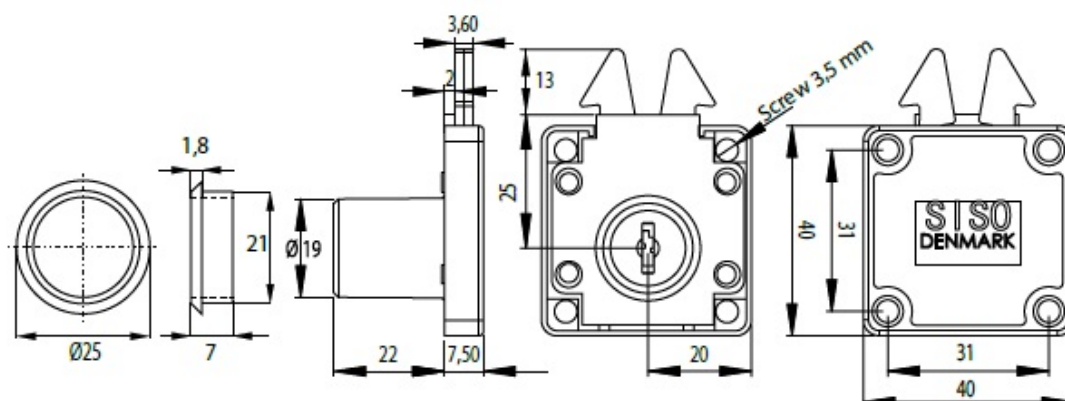

PRODUCT SHEET

Description:

Roll Blind Lock 855, $\varnothing 19 \times 22$ mm, NPL, CK SISO, KA D20, W/Flat Striking Plate

Item number:

14.01.460-5

Units	Box	Carton	HS Code	Barcode
Pcs.	12	120	8301300000	
				5704866453974